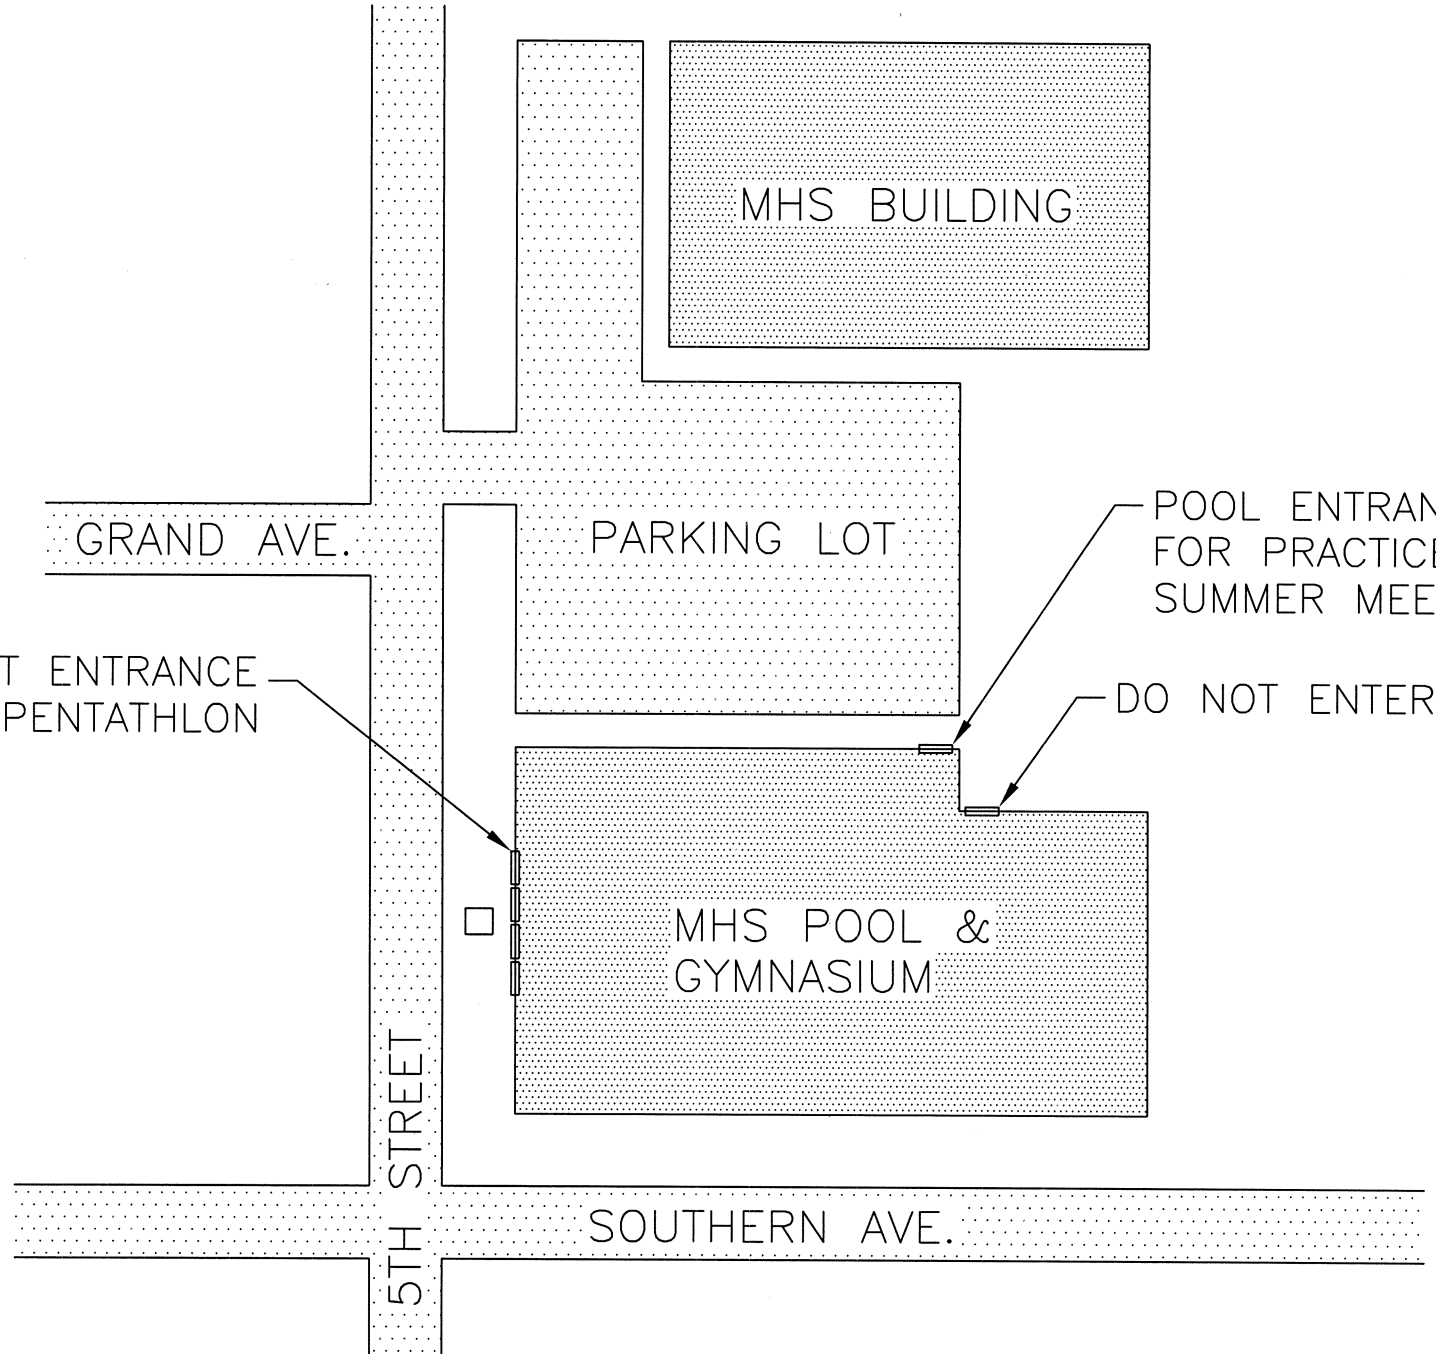

# MYST MAP FOR MUSKEGON HIGH SCHOOL

NORTH

MHS BUILDING

GRAND AVE.

PARKING LOT

POOL ENTRANCE  
FOR PRACTICE &  
SUMMER MEETS

DO NOT ENTER HERE

USE THE 5TH STREET ENTRANCE  
ONLY FOR THE MYST PENTATHLON

MHS POOL &  
GYMNASIUM

5TH STREET

SOUTHERN AVE.